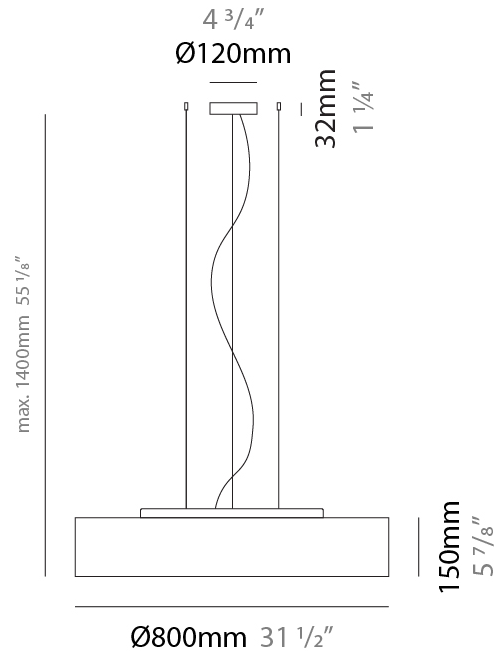

PROJECT	
TYPE	
SPECIFIER	
QUANTITY	
DATE	

MIRYA SUSPENSION

D51068-

base number   Finish
Options

1. To build a product code in our configurator select the specify button on the base model # product page
2. To build a manual product code on this datasheet choose from the options listed below in blue font and add the suffix to the base model #

GENERAL

Series: Mirya
Brand: Fambuena
Division: Design
Mounting Type: Suspension
Mounting Location: Ceiling
Subcategory: Ambient

PHYSICAL

Shape: Cylinder
Diameter (mm): 800
Diameter (in): 31 1/2
Height (mm): 150
Height (in): 5 7/8
Max. Overall Height (mm): 1400
Max. Overall Height (in): 55 1/8
Light Distribution: Direct / Indirect
Weight (kg): 5.1
Weight (lbs): 11.24
Diffuser: Opal Satined PMMA Diffuser
Fixture Finish: WHI / BLK / CHA / OWH / SIL / RED
Fixture Material: Metal / Cotton
Cable Details: Cable length 2000mm / 79"

ELECTRICAL

Number of Lamps: 4
Lamp Type: LED Retrofit
Lamp Shape: A19
Bulb Included: Bulb Not Included
Total Output Wattage (W): 52
Max. Wattage Per Lamp (W): 13
Lamp Base: E26
Input Voltage (V): 120
Upon Request: 277Vac / GU24

LED

OPTICAL

RATINGS AND CERTIFICATIONS

Certified By: Certified for North American Standards
IP rating: IP20